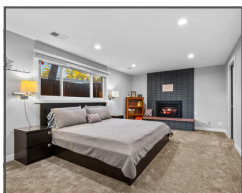

Euan Graham
The Graham Group Denver

☎ 303-619-4400

✉ euan@grahamgroupdenver.com

GRAHAM GROUP
a division of Madison & Co Properties, LTD